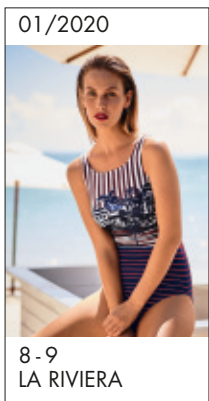

Promotion

MO 6225.009 Rio Verde (C) B-C, 38-46 LYCRA® XTRA LIFE™ fibre	MO 6241.324 Carini (C) B-C, 38-46	MO 8614.009 Delhi S-L (36/38-44/46)	MO 8692.324 Lumbala S-XL (36/38-48/50)	MO 8146.324 Denia S-XL (36/38-48/50)
○ ● ↕ ↕	↕ ○