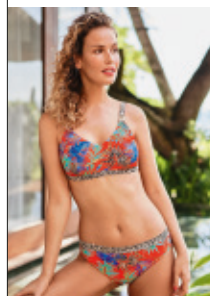

42 - 43
AFRICAN HEAT

MO 6275.525 Baku (A) B-E, 38-48 LYCRA® XTRA LIFE™ fibre	MO 6234.336 Carini (C) B-D, 38-46	MO 6545.525 Alba (3) B-D, 38-46 LYCRA® XTRA LIFE™ fibre	MO 8656.525 Atlanta S-L (36/38-44/46)
↕ ○ ⊘	↕ ○	↕ ⊘ 360°