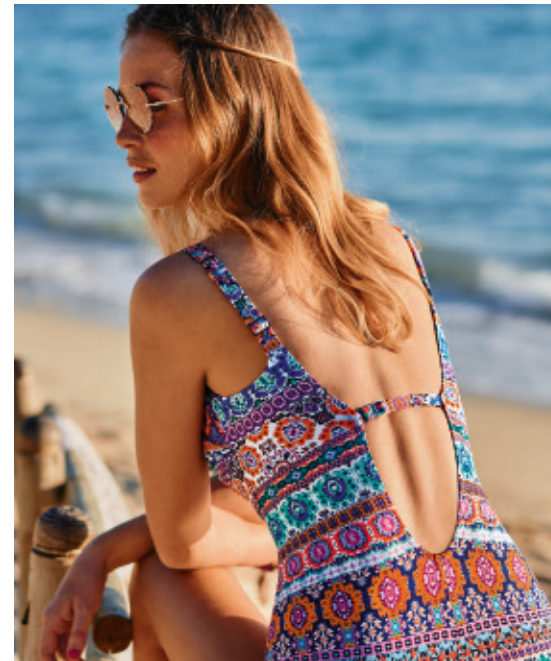

PROMOTION
M0 6239.379 Carini · Cup B-C

32 | 33

Summer Stories

M0 6581-1.009 Salta Top Mix & Match · Cup B-D
M0 8809-0.379 Bonny Bottom Mix & Match

CARE

MO 6249.009 Merritt
Cup B-D

MO 8680.009 Brava

Tropic Topic